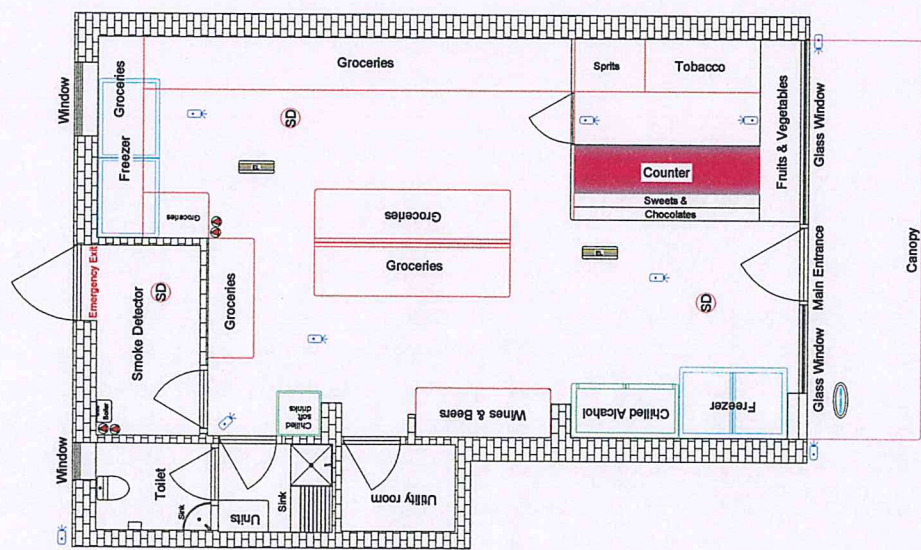

Harans Architects

Contacts:
07403919666

Title:

Shop Floor Layout

Name & Address:
AKWABA CHERI'S
MINI MARKET
45, Upper Green East,
Mitcham
CR4 2PF

Drawn By:
Prabha

Scale	1:100
Date	05/11/2016
Dimension	Millimetres